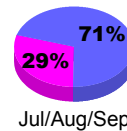

Gender Comparison 2012-2013

Jul/Aug/Sep